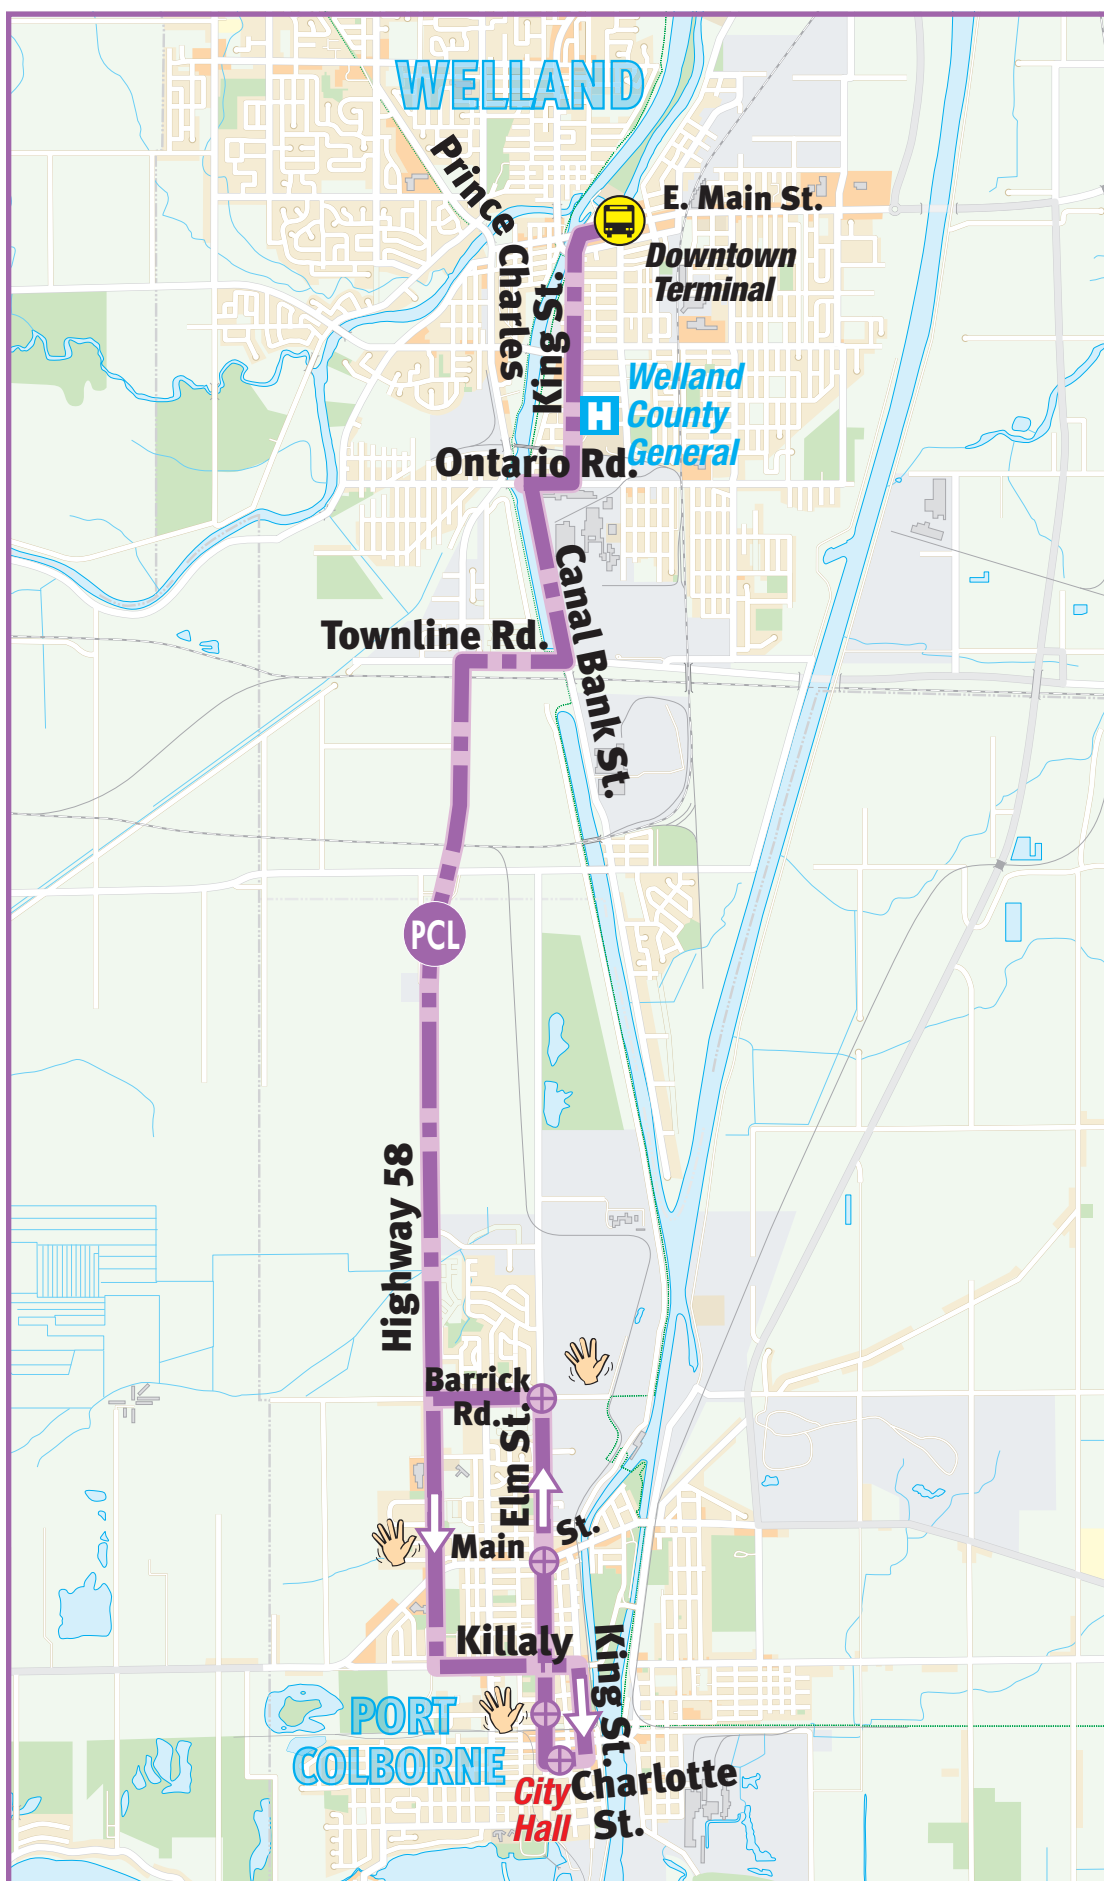

Port Colborne Link

MONDAY - SATURDAY

Time of Day	Port Colborne City Hall (Depart)	Welland DT Terminal (Arrive)	Welland DT Terminal (Depart)	Port Colborne City Hall (Arrive)
AM	6:30	6:59	7:00	7:29
	7:30	7:59	8:00	8:29
	8:30	8:59	9:00	9:29
	9:30	9:59	10:00	10:29
	10:30	10:59	11:00	11:29
	11:30	11:59	12:00	12:29
PM	12:30	12:59	1:00	1:29
	1:30	1:59	2:00	2:29
	2:30	2:59	3:00	3:29
	3:30	3:59	4:00	4:29
	4:30	4:59	5:00	5:29
	5:30	5:59	6:00	6:29
	6:30	6:59	7:00	7:29
	7:30	7:59	8:00	8:29
	8:30	8:59	9:00	9:29
	9:30	9:59	10:00	10:29

Flag Stop for Port Colborne only

You can board the bus by waving to the driver as the bus approaches. Look for the waving hand symbol on the maps, which highlights areas where Flag Stop is in effect.

Transit Information:
905-735-1700 ext. 2291
www.welland.ca