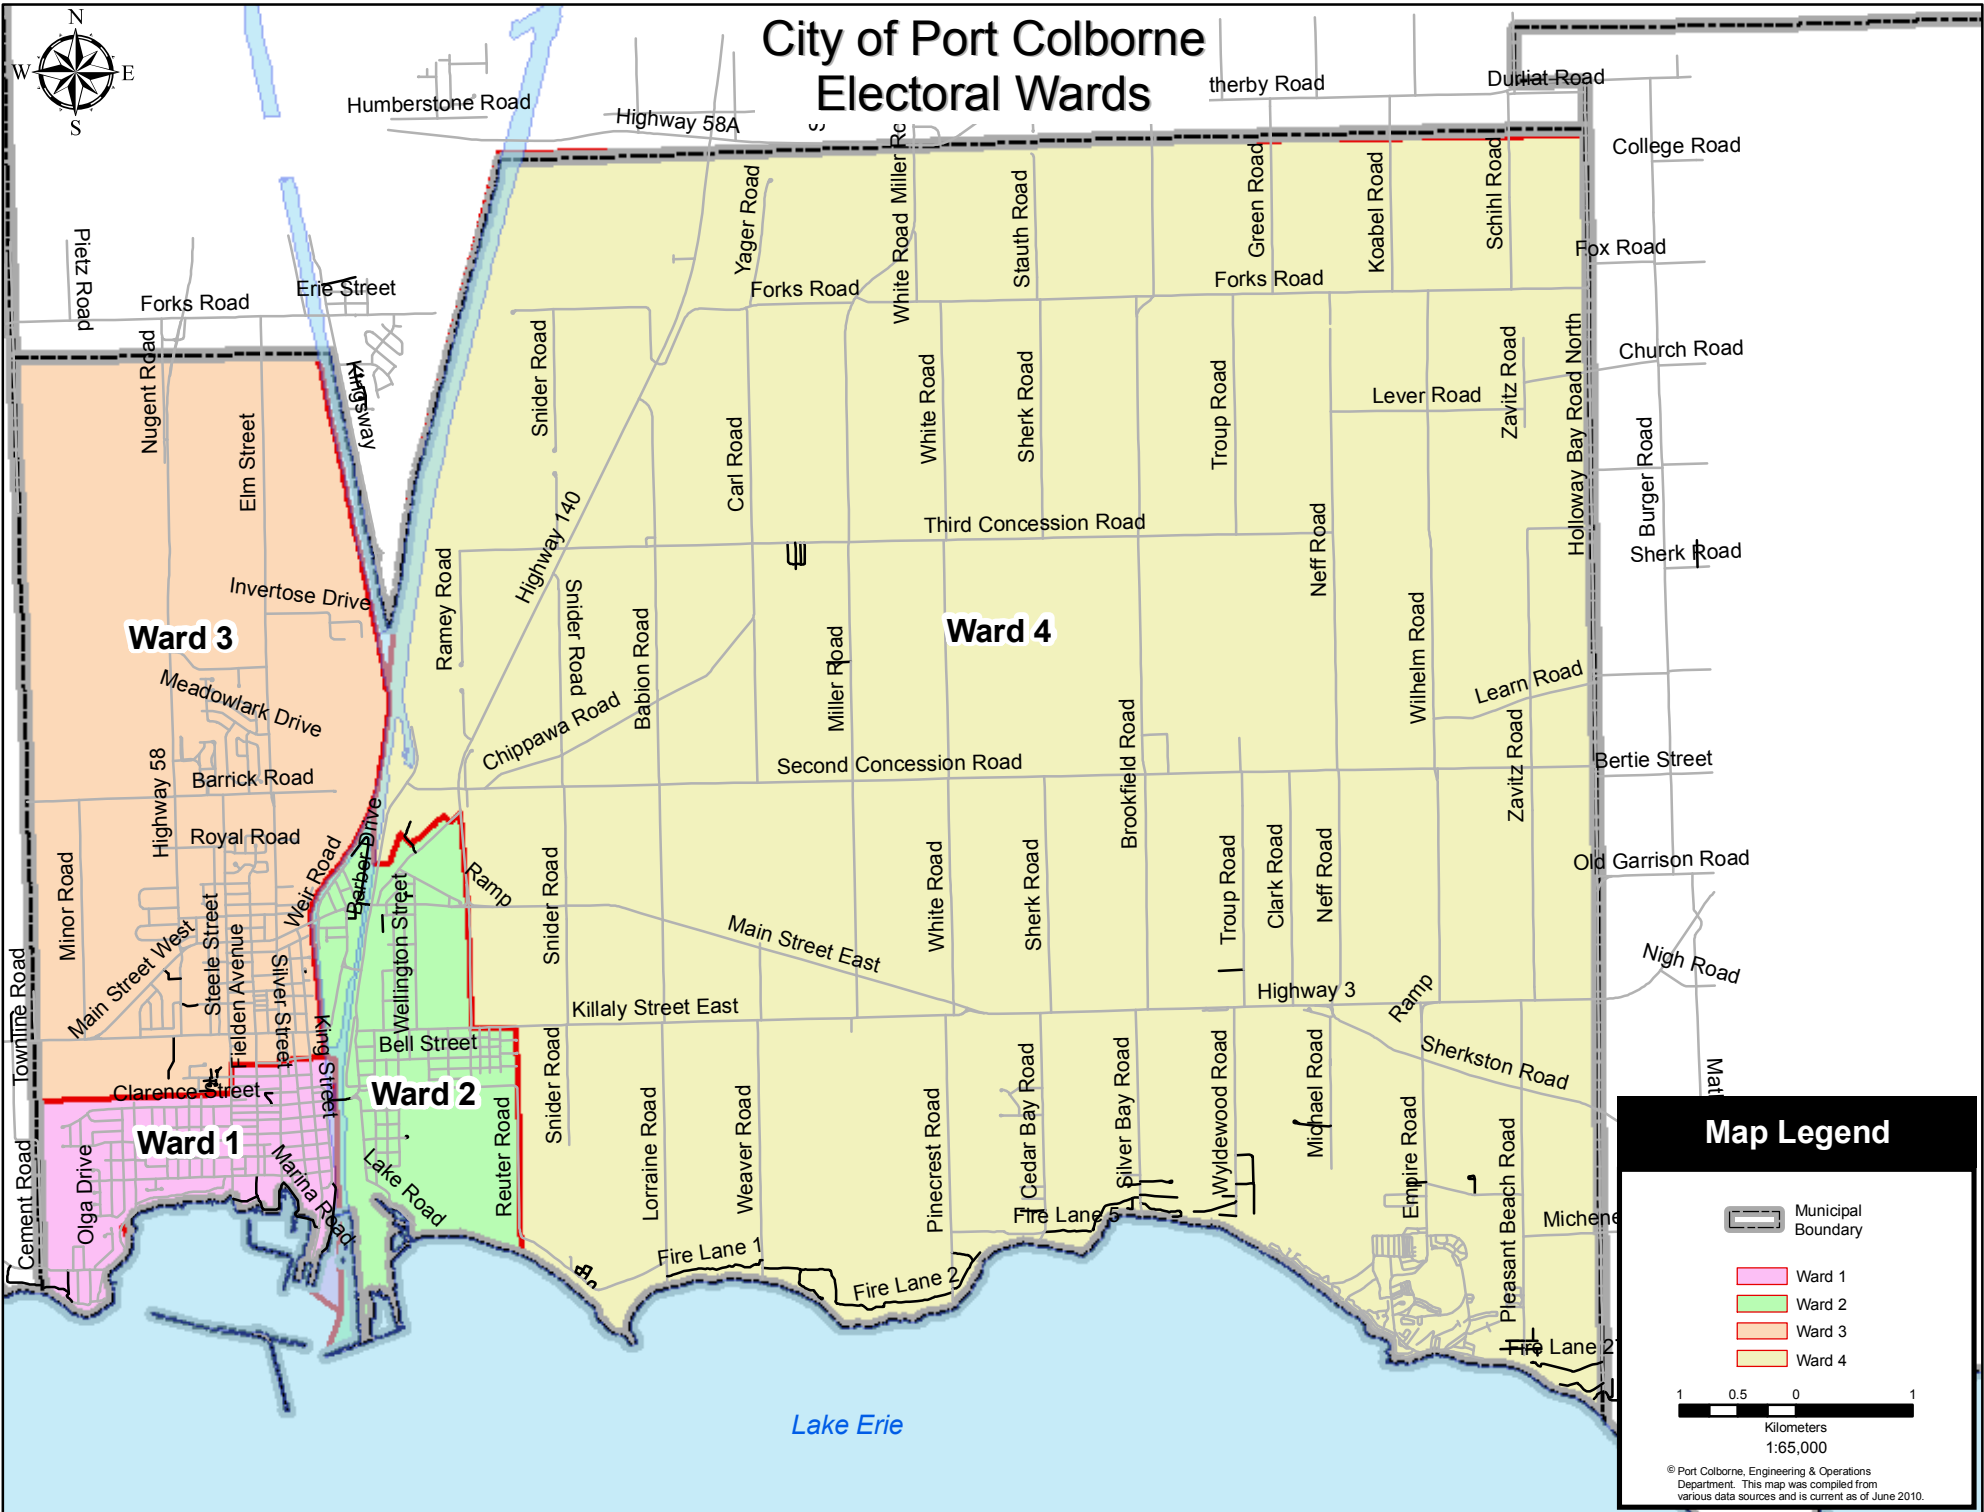

City of Port Colborne Electoral Wards

Map Legend

- Municipal Boundary
- Ward 1
- Ward 2
- Ward 3
- Ward 4