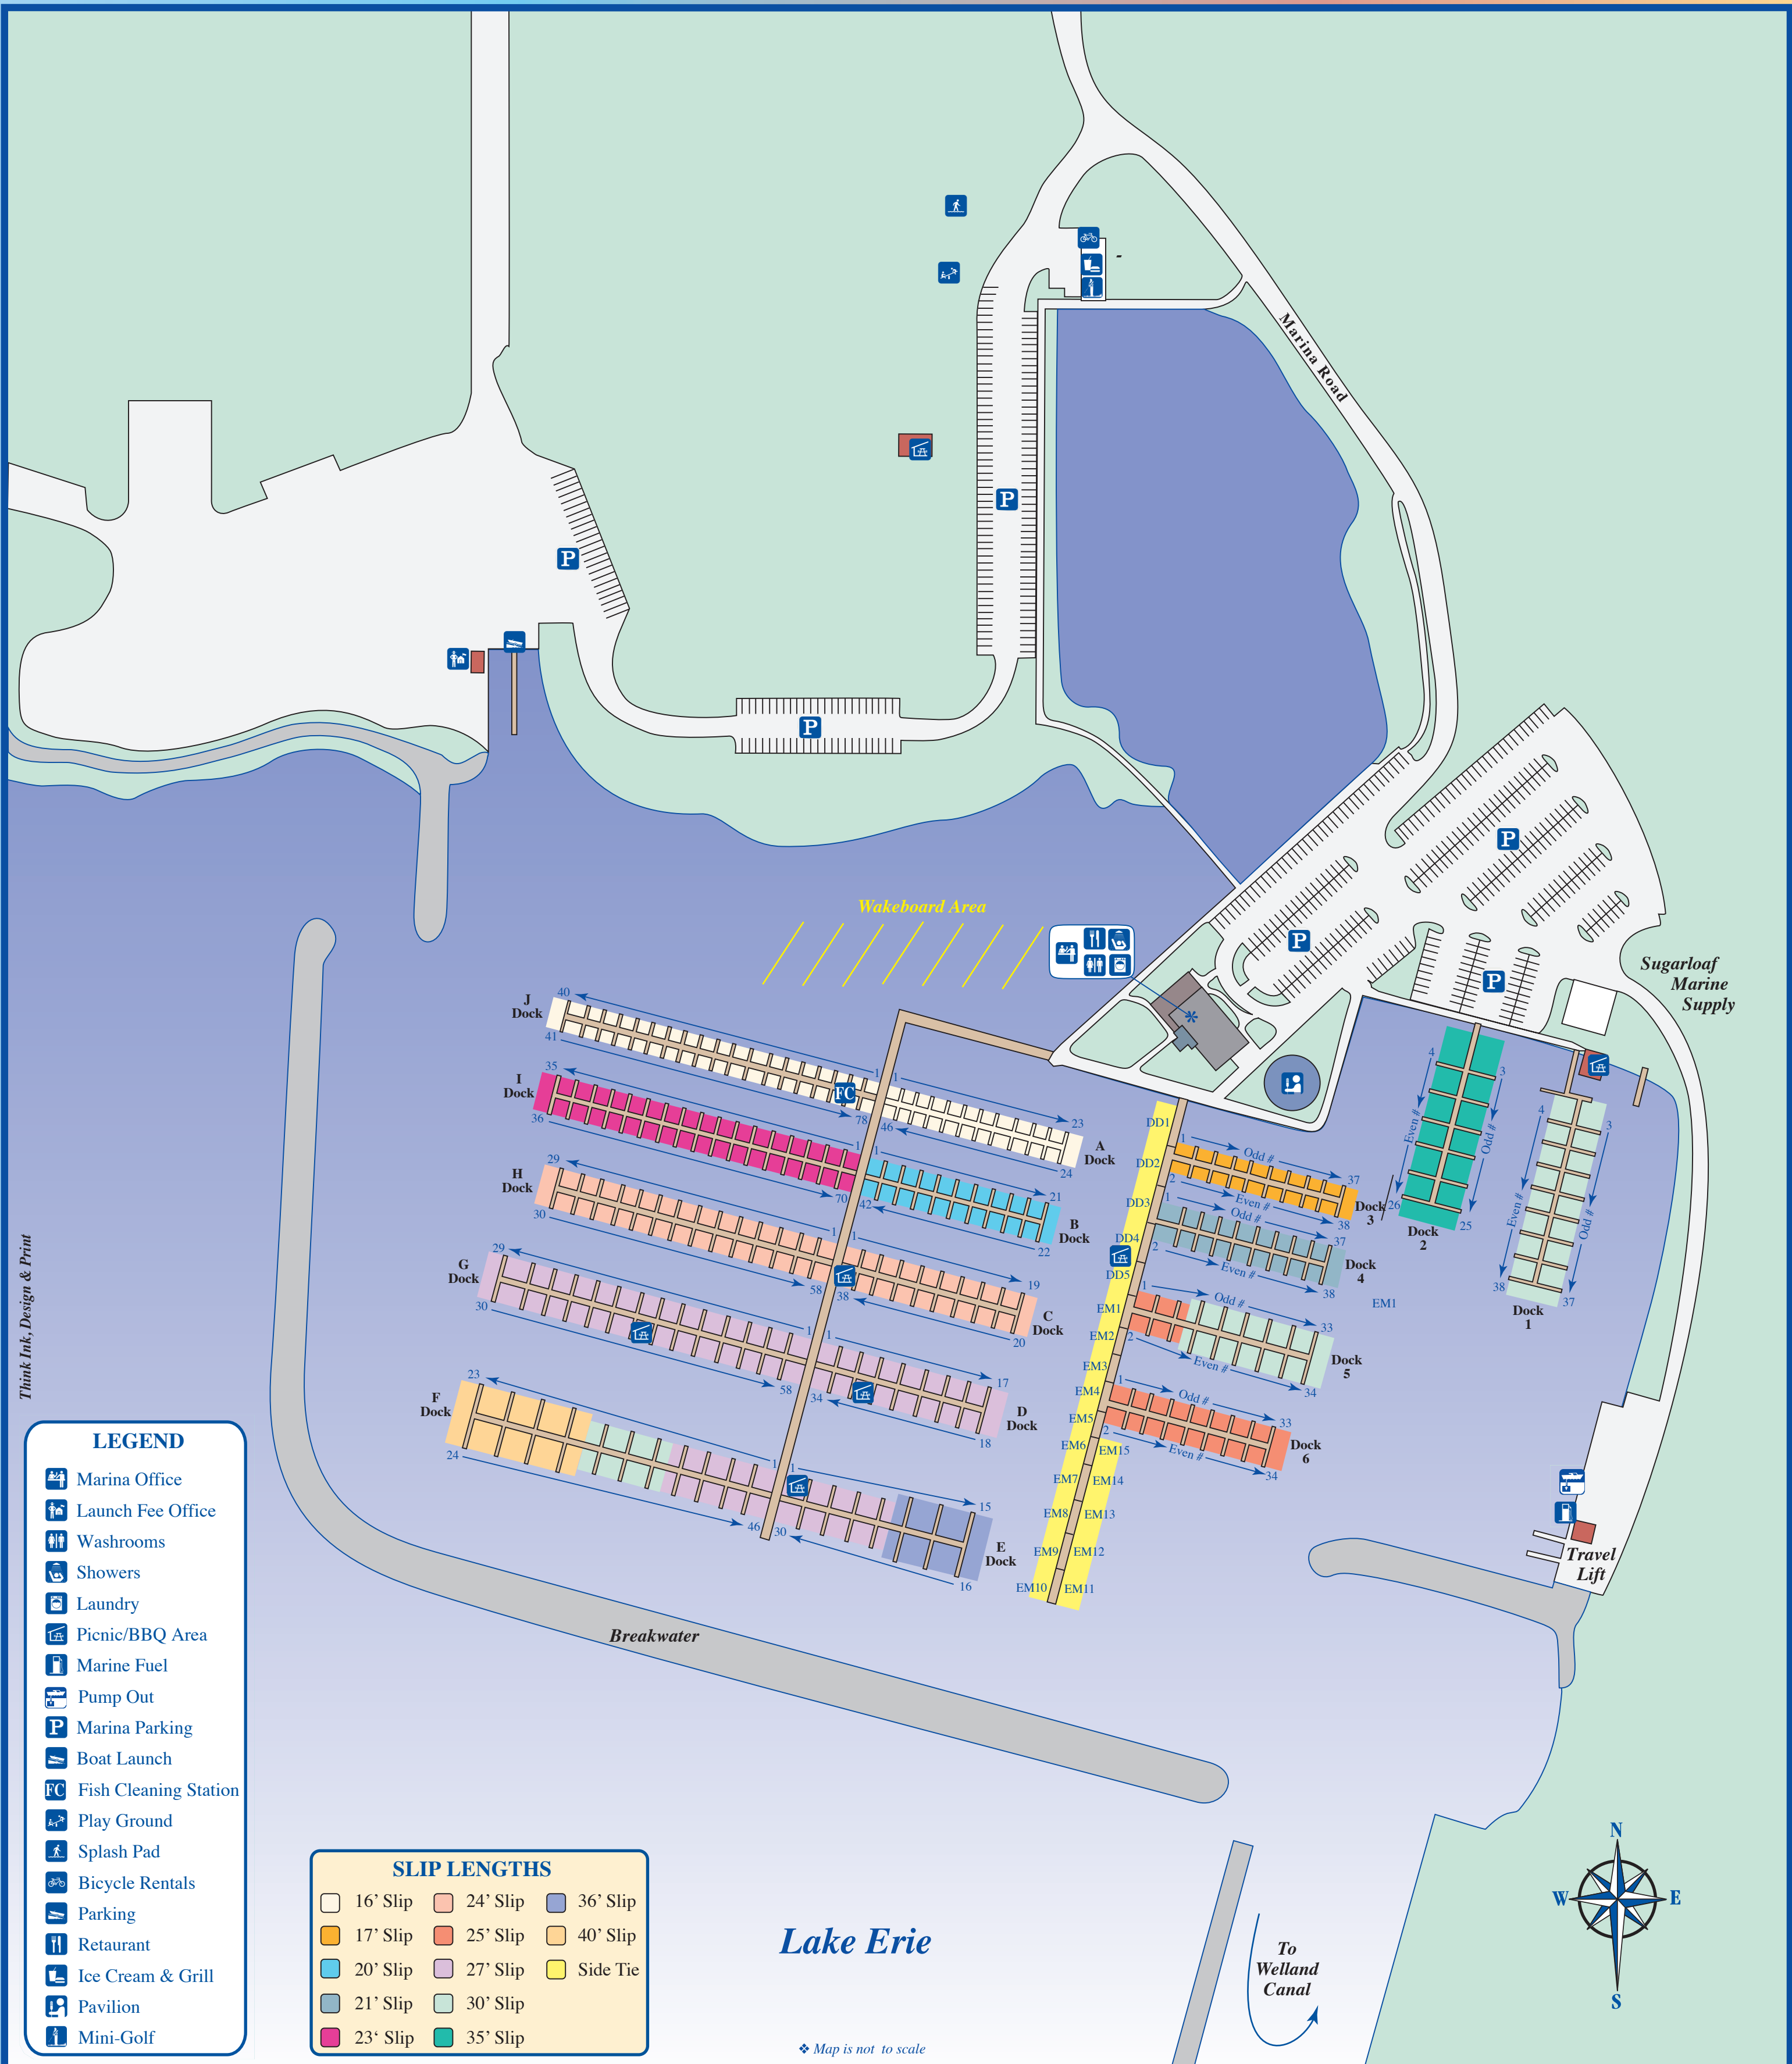

PORT COLBORNE

• SUGARLOAF MARINA •

Think Ink, Design & Print

LEGEND

- Marina Office
- Launch Fee Office
- Washrooms
- Showers
- Laundry
- Picnic/BBQ Area
- Marine Fuel
- Pump Out
- Marina Parking
- Boat Launch
- Fish Cleaning Station
- Play Ground
- Splash Pad
- Bicycle Rentals
- Parking
- Restaurant
- Ice Cream & Grill
- Pavilion
- Mini-Golf

SLIP LENGTHS

Lake Erie

❖ Map is not to scale

To Welland Canal

Sugarloaf Marine Supply

Travel Lift

Wakeboard Area

Marina Road

Breakwater