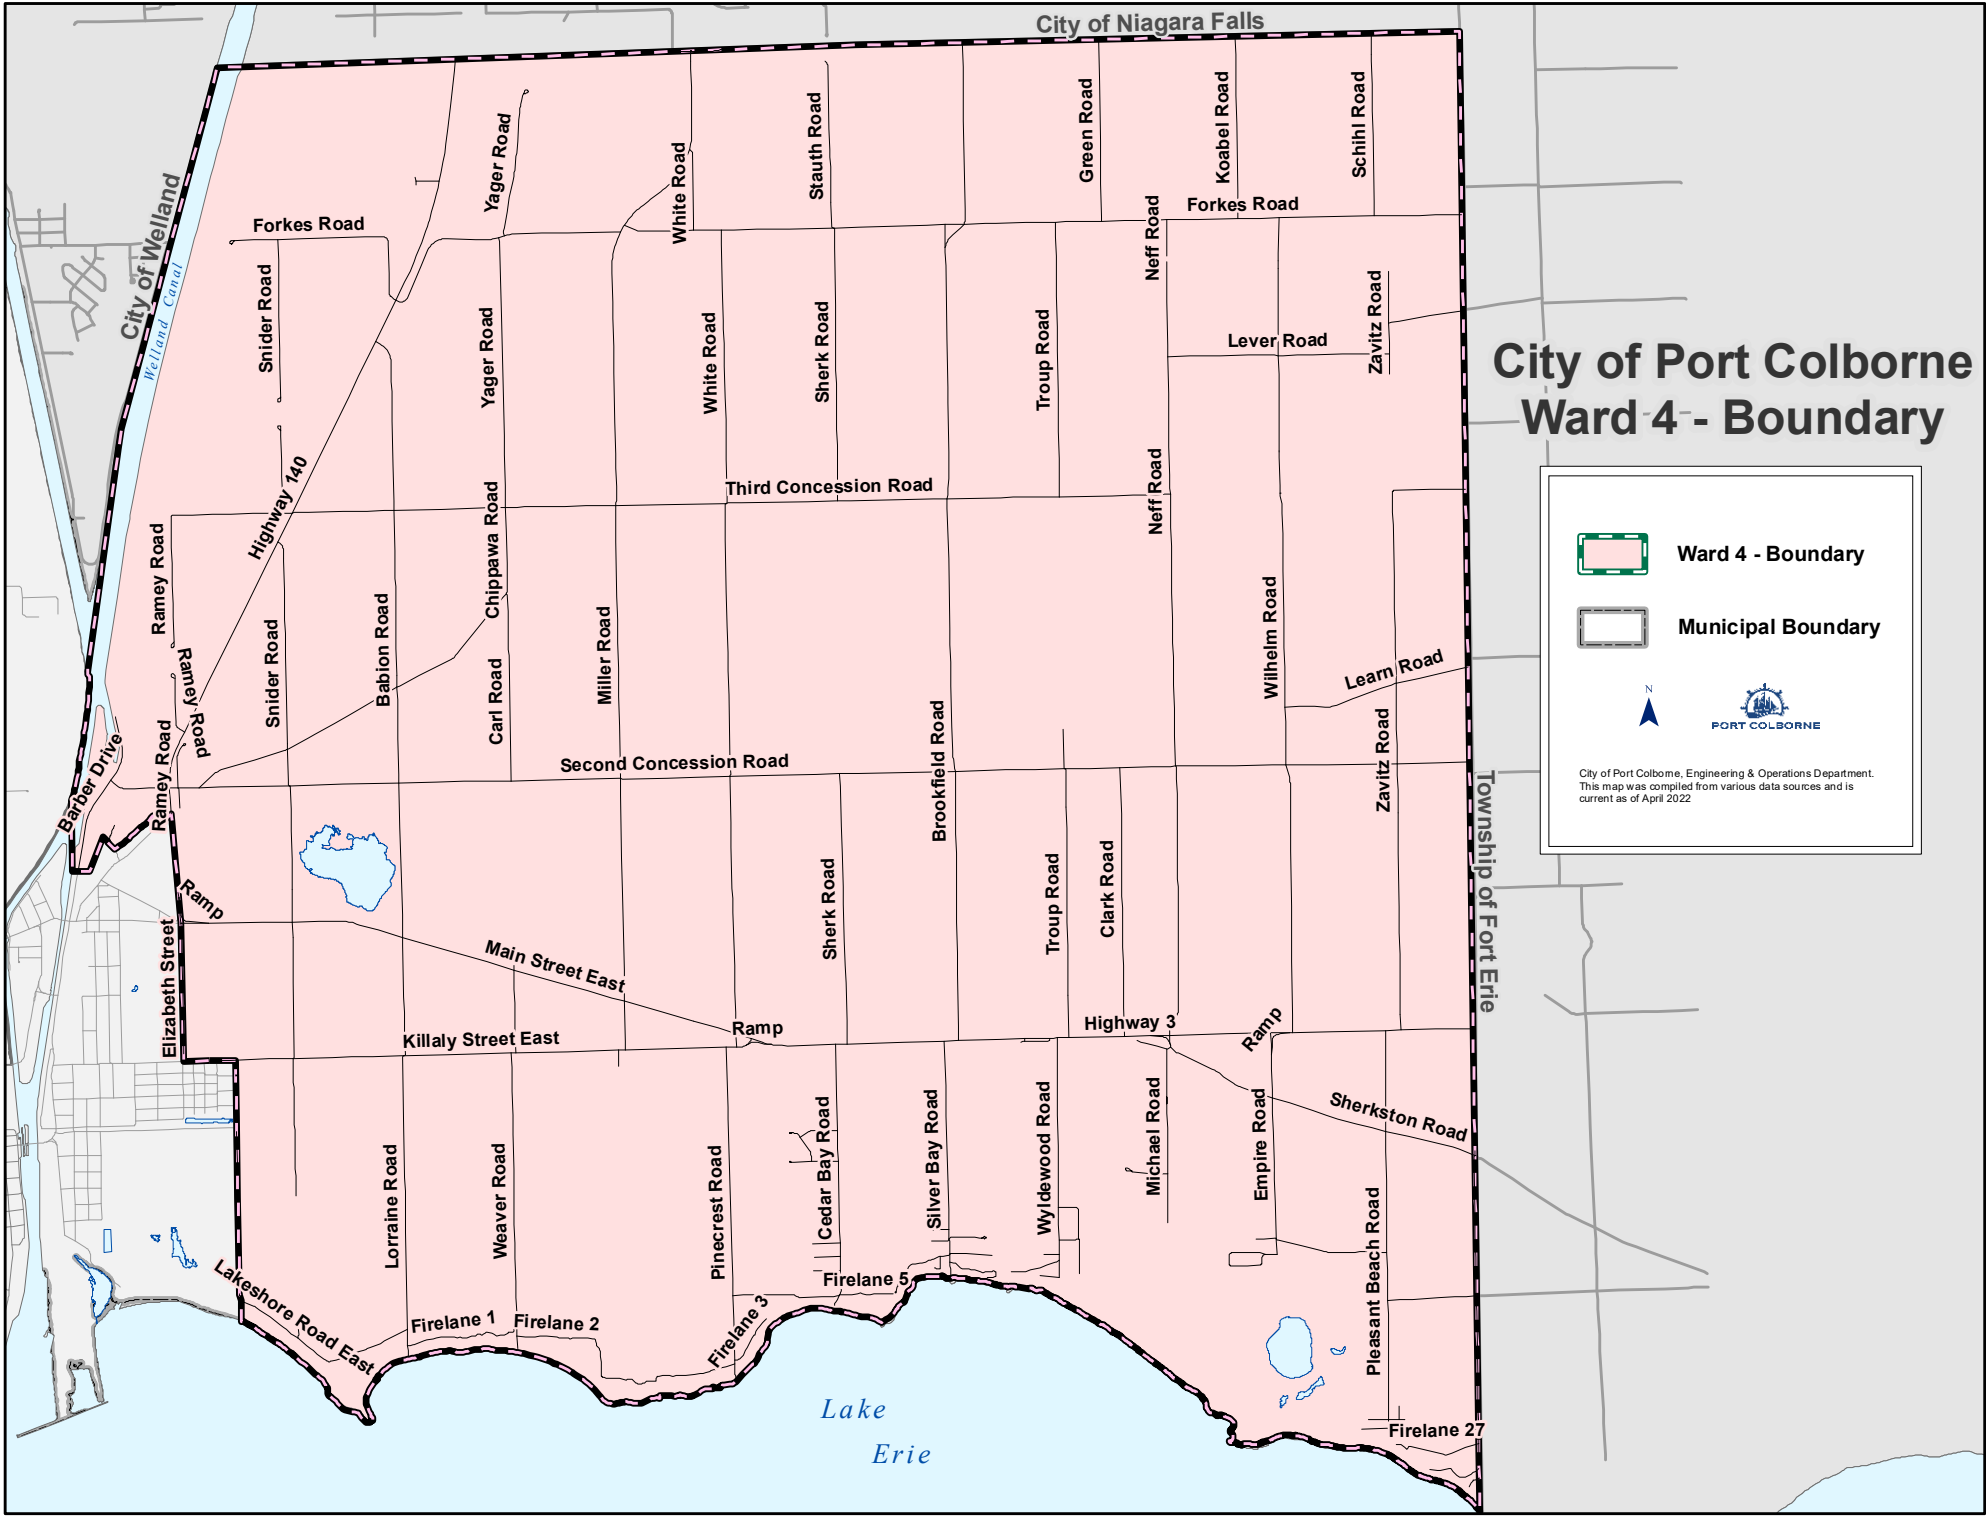

City of Niagara Falls

City of Port Colborne Ward 4 - Boundary

Ward 4 - Boundary

Municipal Boundary

City of Welland
Welland Canal

Township of Fort Erie

Lake
Erie

4

Firelane 27

Firelane 1 Firelane 2

Firelane 3 Firelane 5

Sherkston Road

Ramp

Highway 3

Ramp

Killaly Street East

Main Street East

Ramp

Learn Road

Wilhelm Road

Zavitz Road

Zavitz Road

Lever Road

Neff Road

Neff Road

Troup Road

Troup Road

Clark Road

Brookfield Road

Sherk Road

Sherk Road

Third Concession Road

Second Concession Road

Miller Road

White Road

White Road

Stauth Road

Yager Road

Chippawa Road

Babion Road

Forkes Road

Snider Road

Highway 140

Ramey Road

Ramey Road

Elizabeth Street

Barber Drive